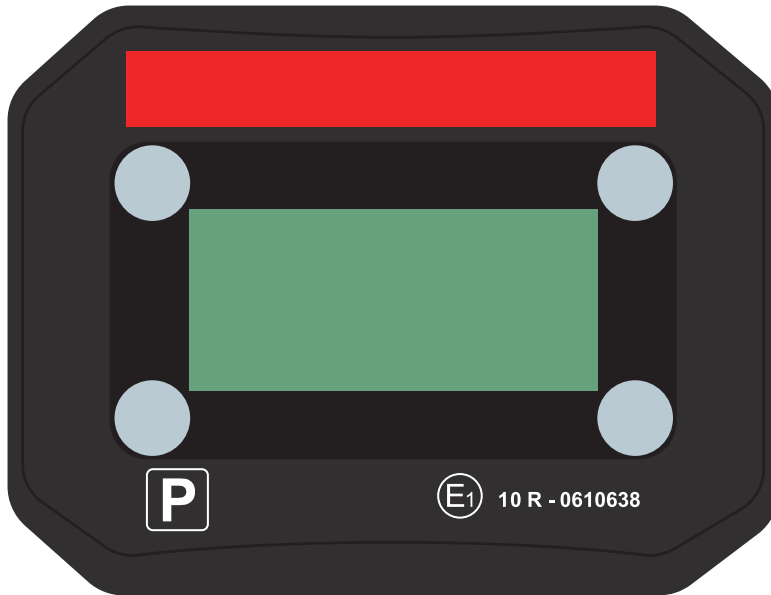

Product name: SmartPark  
Product size: 102x79x25 mm  
Product colour: Black  
Logo print way: UV  
Logo pantone: X

Front

Back

Max imprint size  
Front: 70x10mm

Importer info printed in  
close to: Cool grey 7C