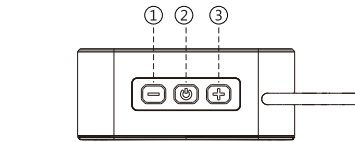

- ① Press: Volume -
  Press and hold: Previous song
- ② Long press: Switch on/off
  Short press: Pause/Play
  Two consecutive presses: function switching
  Three consecutive presses: TWS function
- ③ Press: Volume +
  Press and hold: Next song