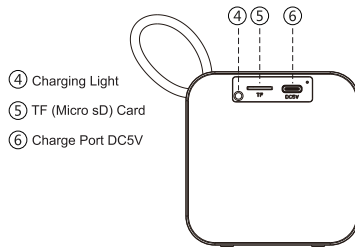

- ④ Charging Light
- ⑤ TF (Micro sD) Card
- ⑥ Charge Port DC5V

English

Function	Operation
Indicator status	Red light is always on during charging, light is off when fully charged.
TF Card Interface	TF card can be inserted to play the audio files inside.
TWS function connection	• Operation • Long press to switch on/off • Music mode, short press play/pause • Short press to decrease volume, Press and hold to play previous song. • Short press to increase volume, Press and hold to play next song. • Red light is always on during charging, light off when fully charged • TF card can be inserted to play the audio files inside.

Product parameters

Wireless version:	V5.3
Wireless range:	10m
Hornn:	52mm*1
Battery capacity:	500mAh
Input:	5V=0.5A
Charging time:	About 2 hours
Playing time:	3-4 hours

English