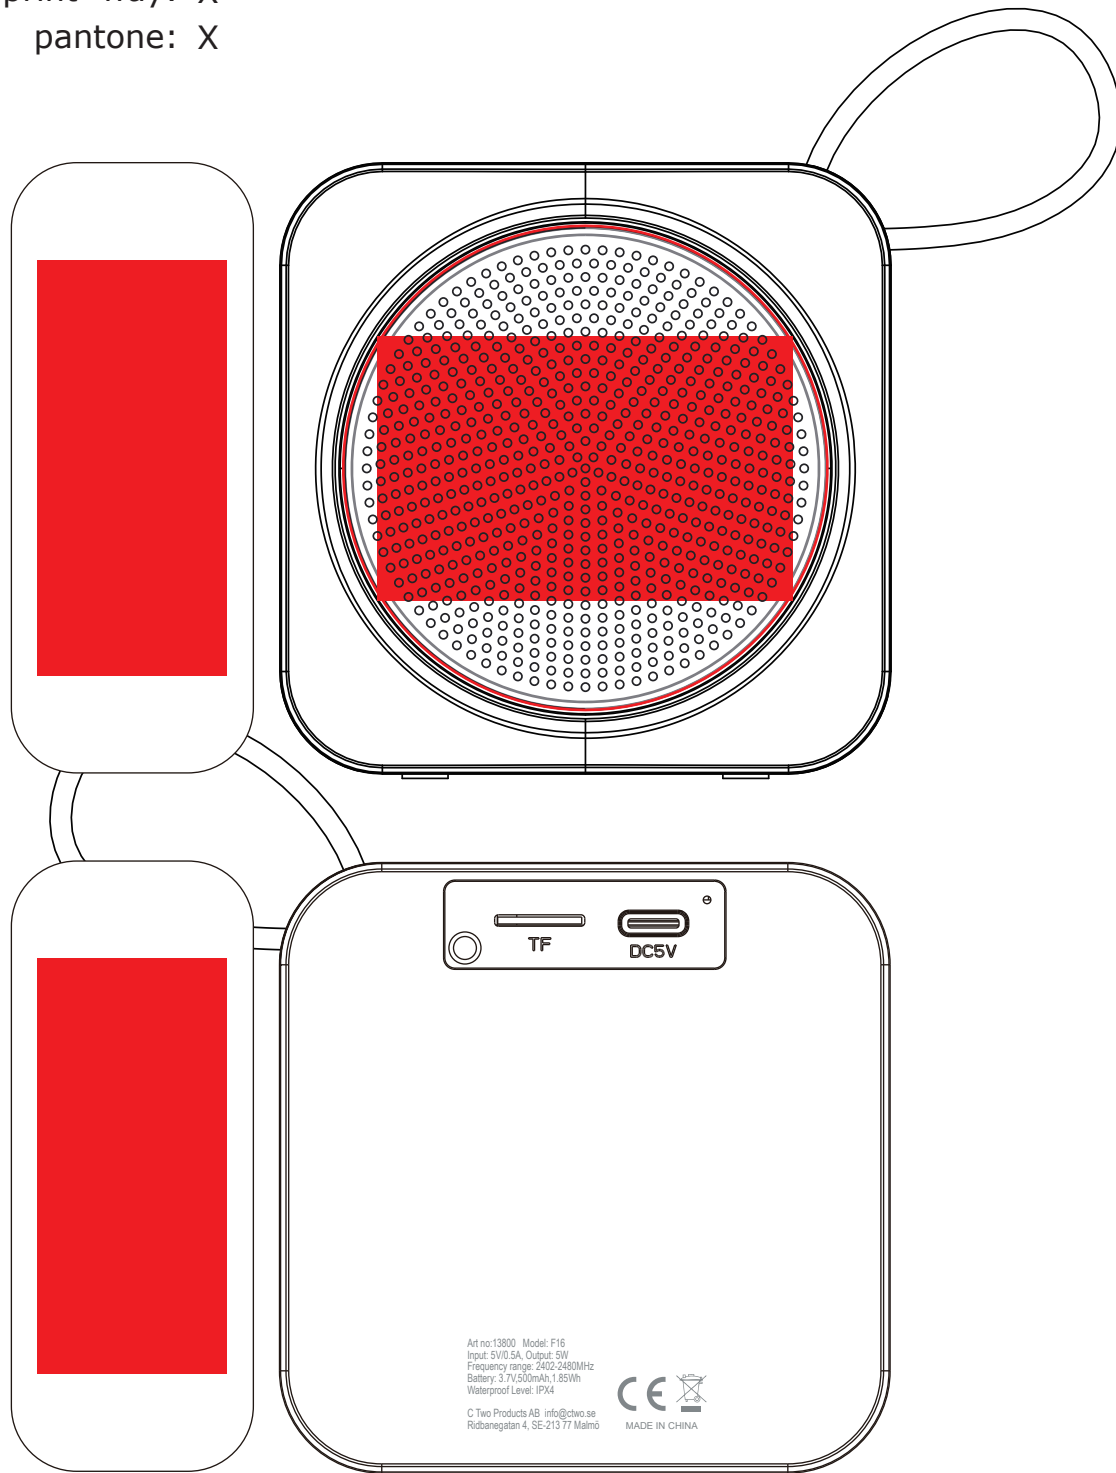

ART WORK

PO.Number:
X

Version:
1

Date:
2026-

Product name: Square Speaker

Product size: 81x81x36mm

Product colour: White

Logo print way: X

Logo pantone: X

Printing area:

 Full Color print Area: 64*64mm

 Silkscreen Print Area: 55*35mm

We take no responsibility in errors not corrected by customer in the artwork.
Refer to PANTONE numbers for correct colours. PANTONE max 90% accuracy.
Observe that colour appears different on screen and prints.
The colours might also be affected by external influences, such as: sun, heat etc.