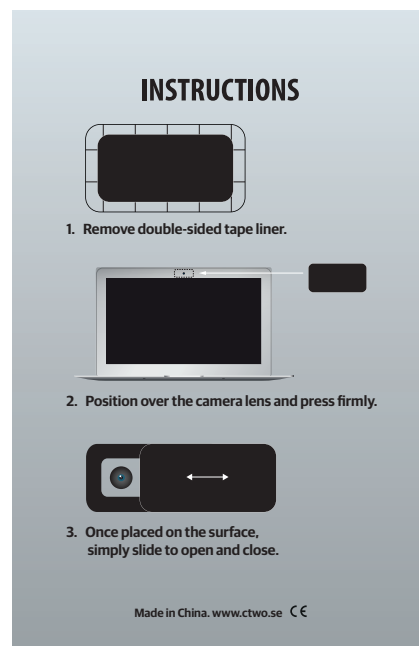

Logo size: X mm

Logo pantone: X

Front when closed

Front when open

*Your printed cover will be glued here*

Card front

Card back

Max printing area:

----- 18x9 mm

We take no responsibility in errors not corrected by customer in the artwork. Refer to PANTONE numbers for correct colours. PANTONE max 90% accuracy. Observe that colour appears different on screen and prints. The colours might also be affected by external influences, such as: sun, heat etc.