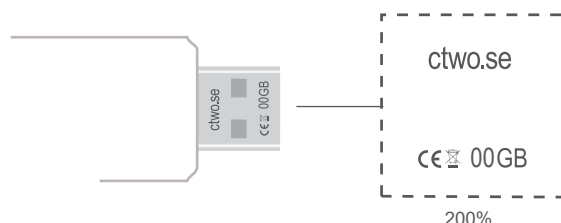

# ARTWORK

PO.Number:  
X

Version:  
X

Date:  
X

Product name: ECO Smooth  
Product size: 49×29×10.3mm  
Product colour: X  
Logo print way: X  
Logo size: X×Xmm  
Logo pantone: X

Front

Back

## Engraving on USB

Printing area:  
24×20mm

We take no responsibility in errors not corrected by customer in the artwork. Refer to PANTONE numbers for correct colours. PANTONE max 90% accuracy. Observe that colour appears different on screen and prints. The colours might also be affected by external influences, such as: sun, heat etc.