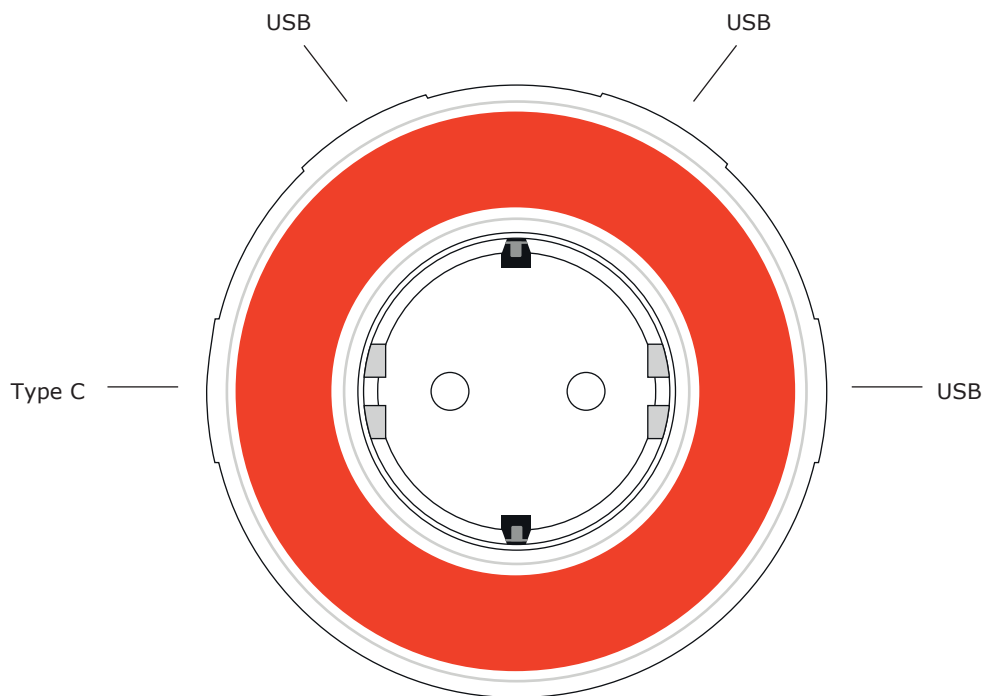

ARTWORK

PO.Number:
X

Version:
1

Date:
2026-

Product name: Walladapter Complete

Product size: 820x800mm

Product colour: White/white

Logo print way: Full colour

Logo pantone: X

We take no responsibility in errors not corrected by customer in the artwork.
Refer to PANTONE numbers for correct colours. PANTONE max 90% accuracy.
Observe that colour appears different on screen and prints.
The colours might also be affected by external influences, such as: sun, heat etc.