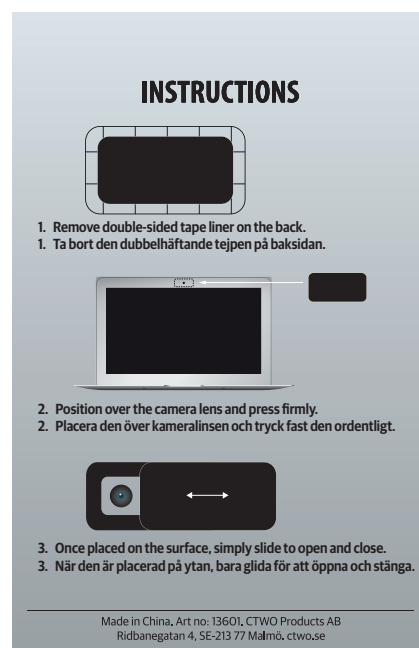

ARTWORK

PO.Number:
X

Version:
1

Date:
2025-

Product name: Webcam Cover Ideal Mobile and Tablet

Product size: 18x9x1,5mm

Product colour: Black

Logo print way: X

Logo pantone: X

Front when closed

Front when open

Your printed cover will be glued here

Card front

Card back

Max printing area:

----- 18x9 mm