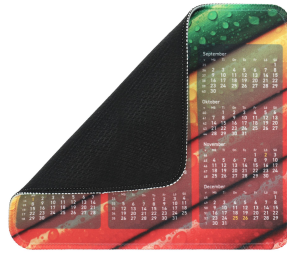

R-PET Mousepad Standard Sewn Edge

DESCRIPTION:

Mousepad Standard Sewn edge: 240x200x3mm Mousepad made with FSC certified natural rubber backing that provides maximum contact surface with your desk, ensuring you never lose grip. Our ultra-dense fiber cloth is specifically designed for pinpoint accuracy at the pixel level. Together with the mat's high and dense textile quality, the mouse glides smoothly and unhindered with a natural feel across the mousepad. Like our larger gaming mouse pads, this mouse pad also features stitched edges, providing a more exclusive feel and a higher sense of quality. We use FSC sublimation paper, water-based colors, and OEKO-TEX Certified materials. Produced in-house in Malmö. Under 50pcs ask for quote.

SPECIFICATION:

Art No.	13730	Order from:	50pcs
Tariff/stat no:	4016999790	Color:	Off-white fabric, natural rubber
Print Surface:	240x200	Logo:	Fullcolour print CMYK
Material:	Textile, FSC natural rubber	Weight:	80g
Dimensions:	240x200x3mm	Certificate:	Reach