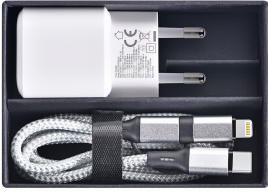

PD Fast Charging wall adapter Set 35W + 3A Cable

DESCRIPTION:

PD adapter set with an adapter boasting an impressive 35W output. The USB-C PD charging feature delivers rapid charging for your iPad or newer smartphones. In just 30 minutes, you can charge your mobile device to over 50% when the adapter is connected with the included cable, equipped with USB-C to Type C or Lightning connectors. The adapter's dual outlets allow for simultaneous charging with Type C/USB A, ensuring fast charging on both devices. In addition to its exceptional speed, the adapter is perfectly sized for on-the-go use. The plug is TUV/GS certified, guaranteeing compliance with the industry's strictest safety standards. A secure product approved for use throughout the EU. Price is including imprint on adapter + box. [65W](#)

SPECIFICATION:

Art No.	16730	Order from:	50pcs
Tariff/stat no:	85044060900	Color:	Black or White product
Print Surface:	20x24mm	Logo:	Screen
Material:	Recycled PC	Capacity:	35W
Weight:	142g	Dimensions:	104x72x38mm (black box)
Certificate:	CE, Rohs, EMC and TUV		