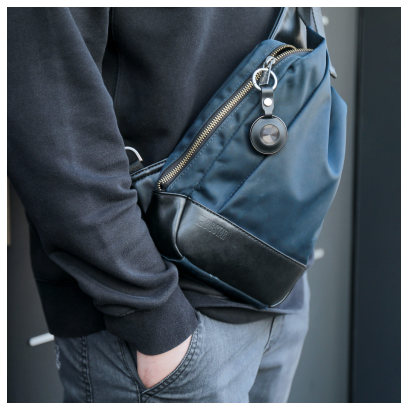

OneTag Dual Exclusive

DESCRIPTION:

Experience the unparalleled convenience of OneTag Dual Exclusive – your new friend for keeping track of valuables! Specially designed to work on both Apple and Android's global networks through the Find my/Find hub feature. OneTag Dual Exclusive makes it easier than ever to track your items. With a secure Bluetooth signal, OneTag Dual Exclusive effectively tracks your valuables, with the smart built in magnet function you can stick the OneTag where ever you want so you can always keep an eye on things like your wallet or keys. If you happen to lose something, you can quickly get help by playing a sound on OneTag Dual Exclusive, or ask your voice assistant to locate it. The sleek and stylish design makes OneTag Dual Exclusive both functional and aesthetically pleasing, making it a perfect fit for your everyday life. Security and your privacy are also in focus – should an unknown OneTag Dual Exclusive end up among your belongings, you will receive an alert, and if it remains unfound, a sound will be played to help you locate it. You don't have to worry about unwanted tracking; the alerts are only activated when a OneTag Dual Exclusive is separated from its rightful owner. With OneTag Dual Exclusive you get a smart and effective solution to organize your life and keep track of your important items. Enjoy the peace of mind of always knowing where your belongings are, and make your everyday life a little easier! Keep everything you value in order with OneTag Dual Exclusive – the reliable partner for a more carefree life. IP67 water resistant (Includes one CR2032 battery per OneTag Dual Exclusive)