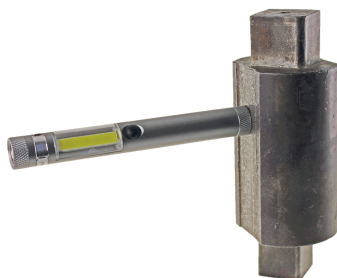

LED MegaBeam WorkLight Midi COB

DESCRIPTION:

Medium-sized aluminum work light with Eco-Watt LED headlight and COB work light. Built in magnetic base and with COB technology, protected against splashing water and over voltage.

SPECIFICATION:

| | | | |
|-----------------|---------------|-------------|---------------|
| Art No. | 610-00.012 | Order from: | 50pcs |
| Tariff/stat no: | 8513100000 | Color: | Titan |
| Print Surface: | 40x8mm | Logo: | Engraved |
| Material: | Aluminium | Capacity: | 1 AAA battery |
| Weight: | 33g | Dimensions: | 126x16x16mm |
| Certificate: | CE, Rohs, EMC | | |