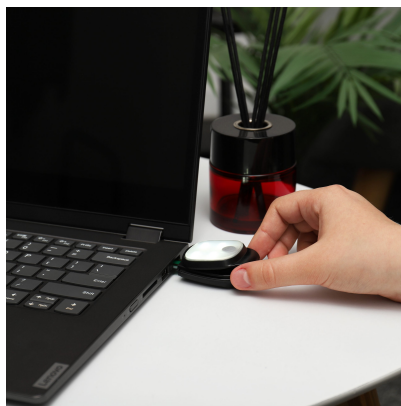

Clip-Light Mobile Light Connect

DESCRIPTION:

Rechargeable clip light for flexible attachment, with 4 light modes 100%, Eco 50%, Eco 25%, red safety indicator. 300mAh lithium-ion battery, for up to 8 hours of light.

SPECIFICATION:

Art No.	710-00.001	Order from:	50pcs
Tariff/stat no:	85131000000	Color:	Black
Print Surface:	10x7mm	Logo:	Screen
Material:	ABS	Capacity:	300mAh
Weight:	28g	Dimensions:	66x39x23mm
Certificate:	Rohs, EMC		