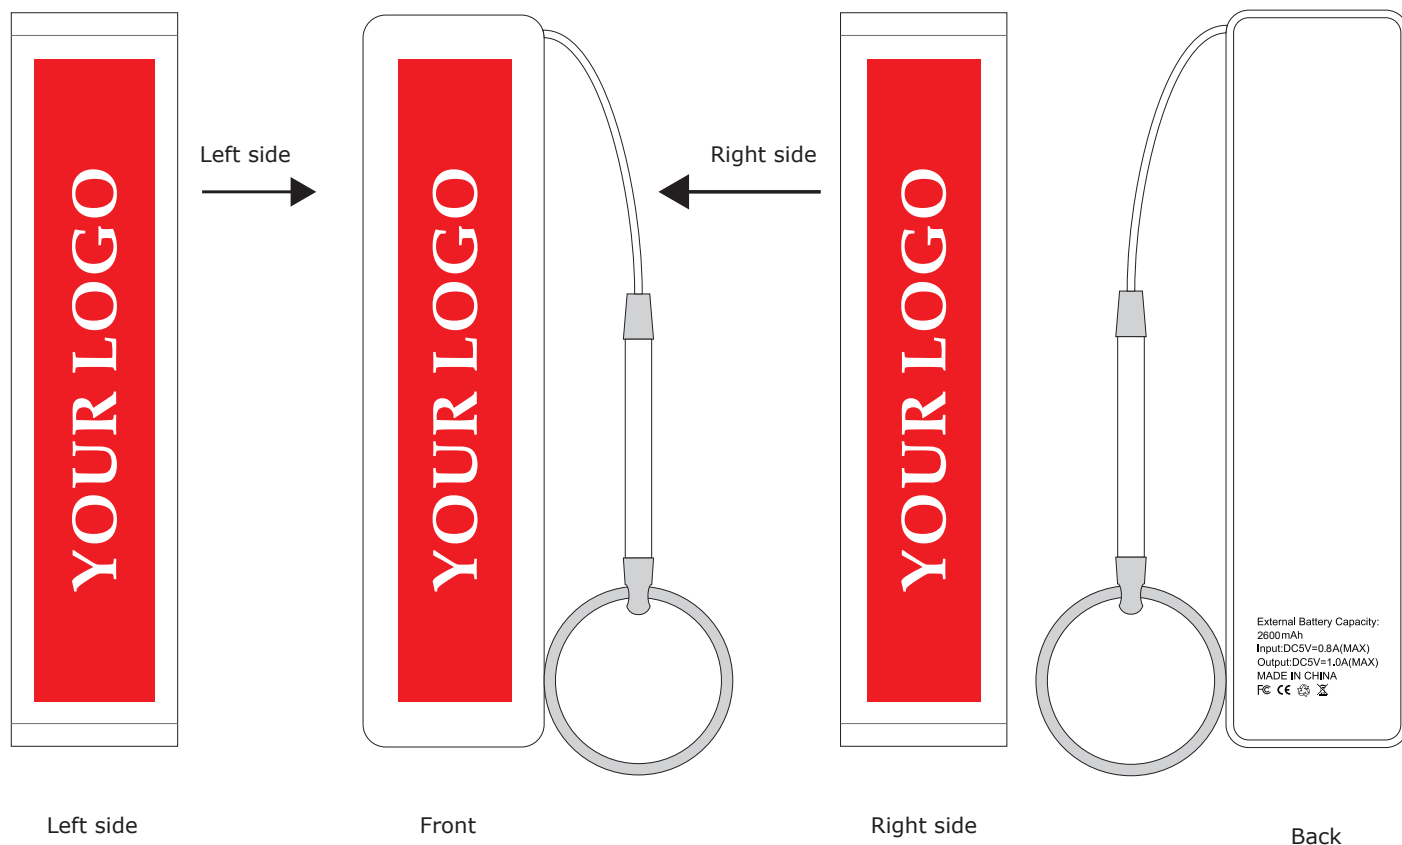

ART WORK

PO.Number:
X

Version:
X

Date:
X

Product name:	Rectangle Charger Basic
Product size:	24×22×97mm
Product colour:	X
Logo print way:	X
Logo size:	X
Logo pantone:	X

We take no responsibility in errors not corrected by customer in the artwork. Refer to PANTONE numbers for correct colours. PANTONE max 90% accuracy. Observe that colour appears different on screen and prints.