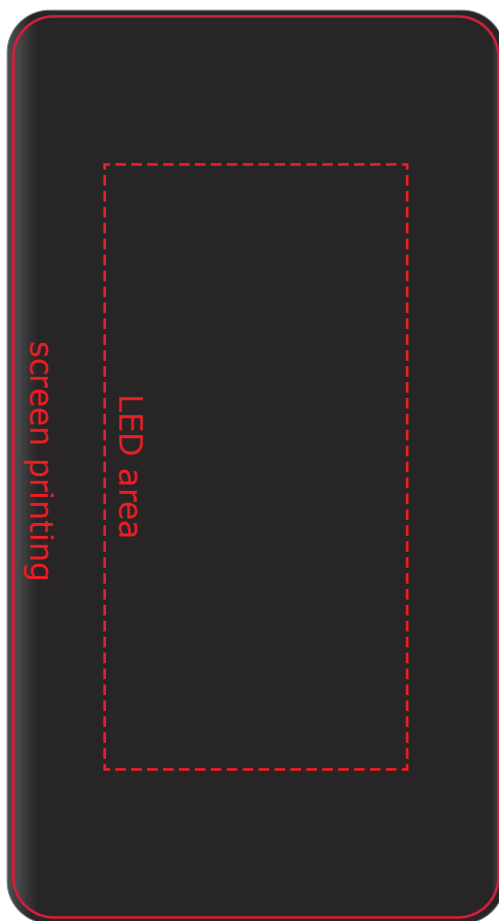

ART WORK

PO.Number:
X

Version:
X

Date:
2019-

Product name: LED Card Power Bank
Product size: 120,8 x 66 x 12,5 mm
Product colour: Black
Logo print way: X
Logo size: X×Xmm
Logo pantone: X
LED light: X

FRONT

BACK

Silk print: 119,5x64,5 mm ———
Engraving: 80x40 mm - - - - -

We take no responsibility in errors not corrected by customer in the artwork.
Refer to PANTONE numbers for correct colours. PANTONE max 90% accuracy.
Observe that colour appears different on screen and prints.
The colours might also be affected by external influences, such as: sun, heat etc.